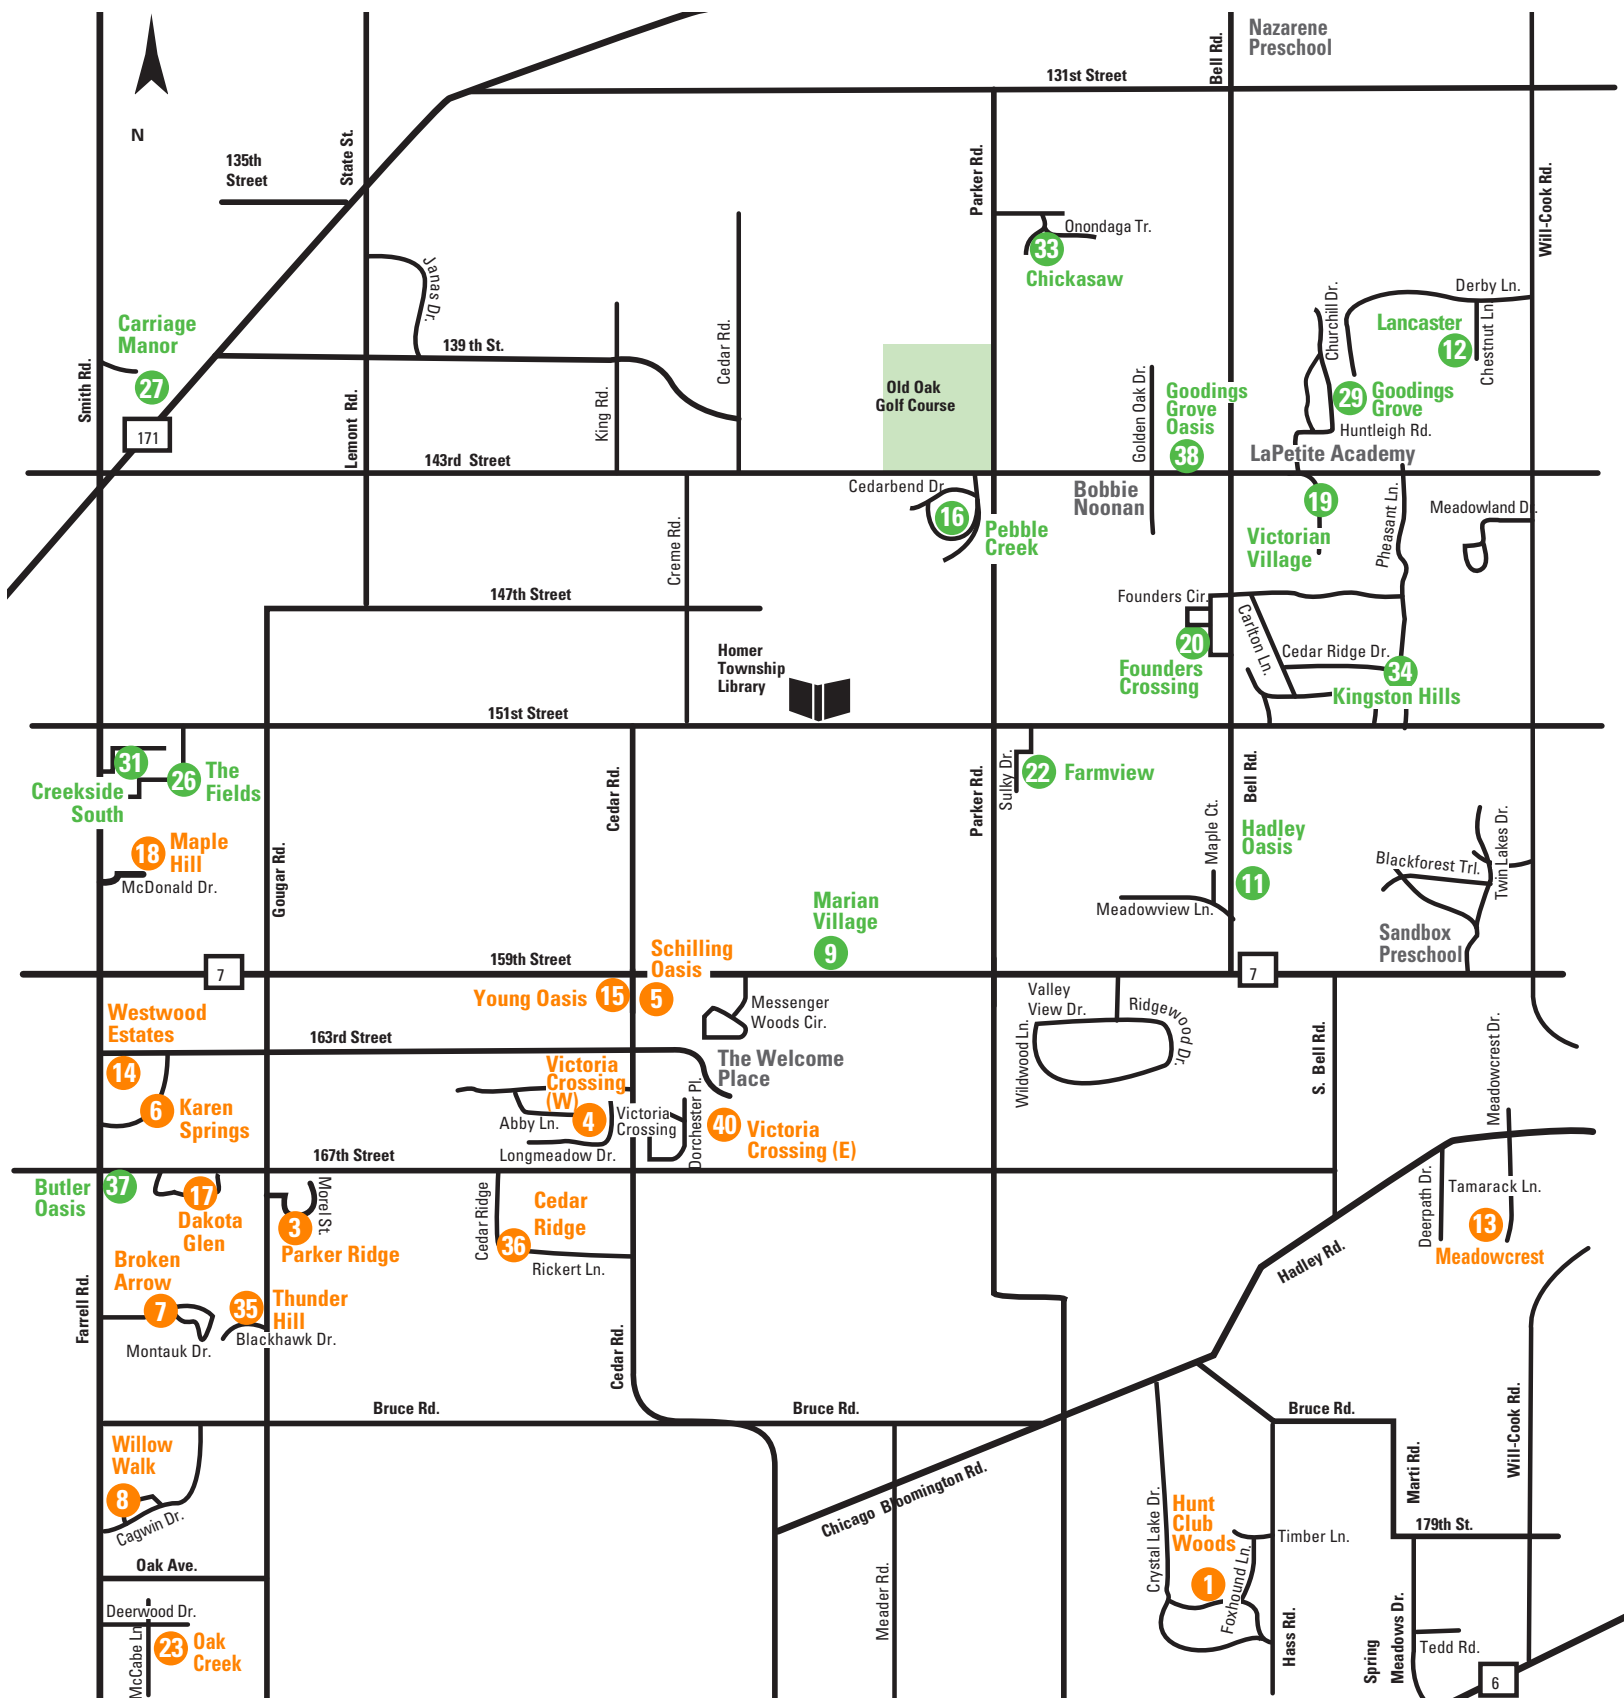

ROUTE B

- 37 Butler Oasis 1900 Farrell Road
- 27 Carriage Manor Estates Taming Drive & Schaeffer Court
- 33 Chickasaw Onondaga Trail & Potawatomi Trail
- 31 Creekside South Huntington Drive near 16728
- 22 Farmview Haggard Street & Sulky Drive
- 26 The Fields Olympic Lane & Merc Lane
- 20 Founders Crossing Founders Circle
- 29 Goodings Grove Churchill Drive & Quail Lane
- 38 Goodings Grove Oasis 12914 W. 143rd Street
- 11 Hadley Oasis 15731 S. Bell Road
- 34 Kingston Hills Pheasant Lane & Cedar Ridge Drive
- 12 Lancaster Lancaster Court & Chestnut Lane
- 9 Marian Village 15624 Marian Drive & Lourdes Drive
- 16 Pebble Creek S. Cedarbend Drive near 13714
- 19 Victorian Village The Inn & also Independence Way & Cheshire Court

*Preschool visits alternating Wednesdays; September through May

Bobbie Noonan Child Care	Cedar Creek Court	Sandbox Preschool.....	159th Street
LaPetite Academy	Bell Road	The Welcome Place	Cedar Road
Nazarene Preschool.....	Bell Road		

For information:
708.301.7908 or visit www.homerlibrary.org