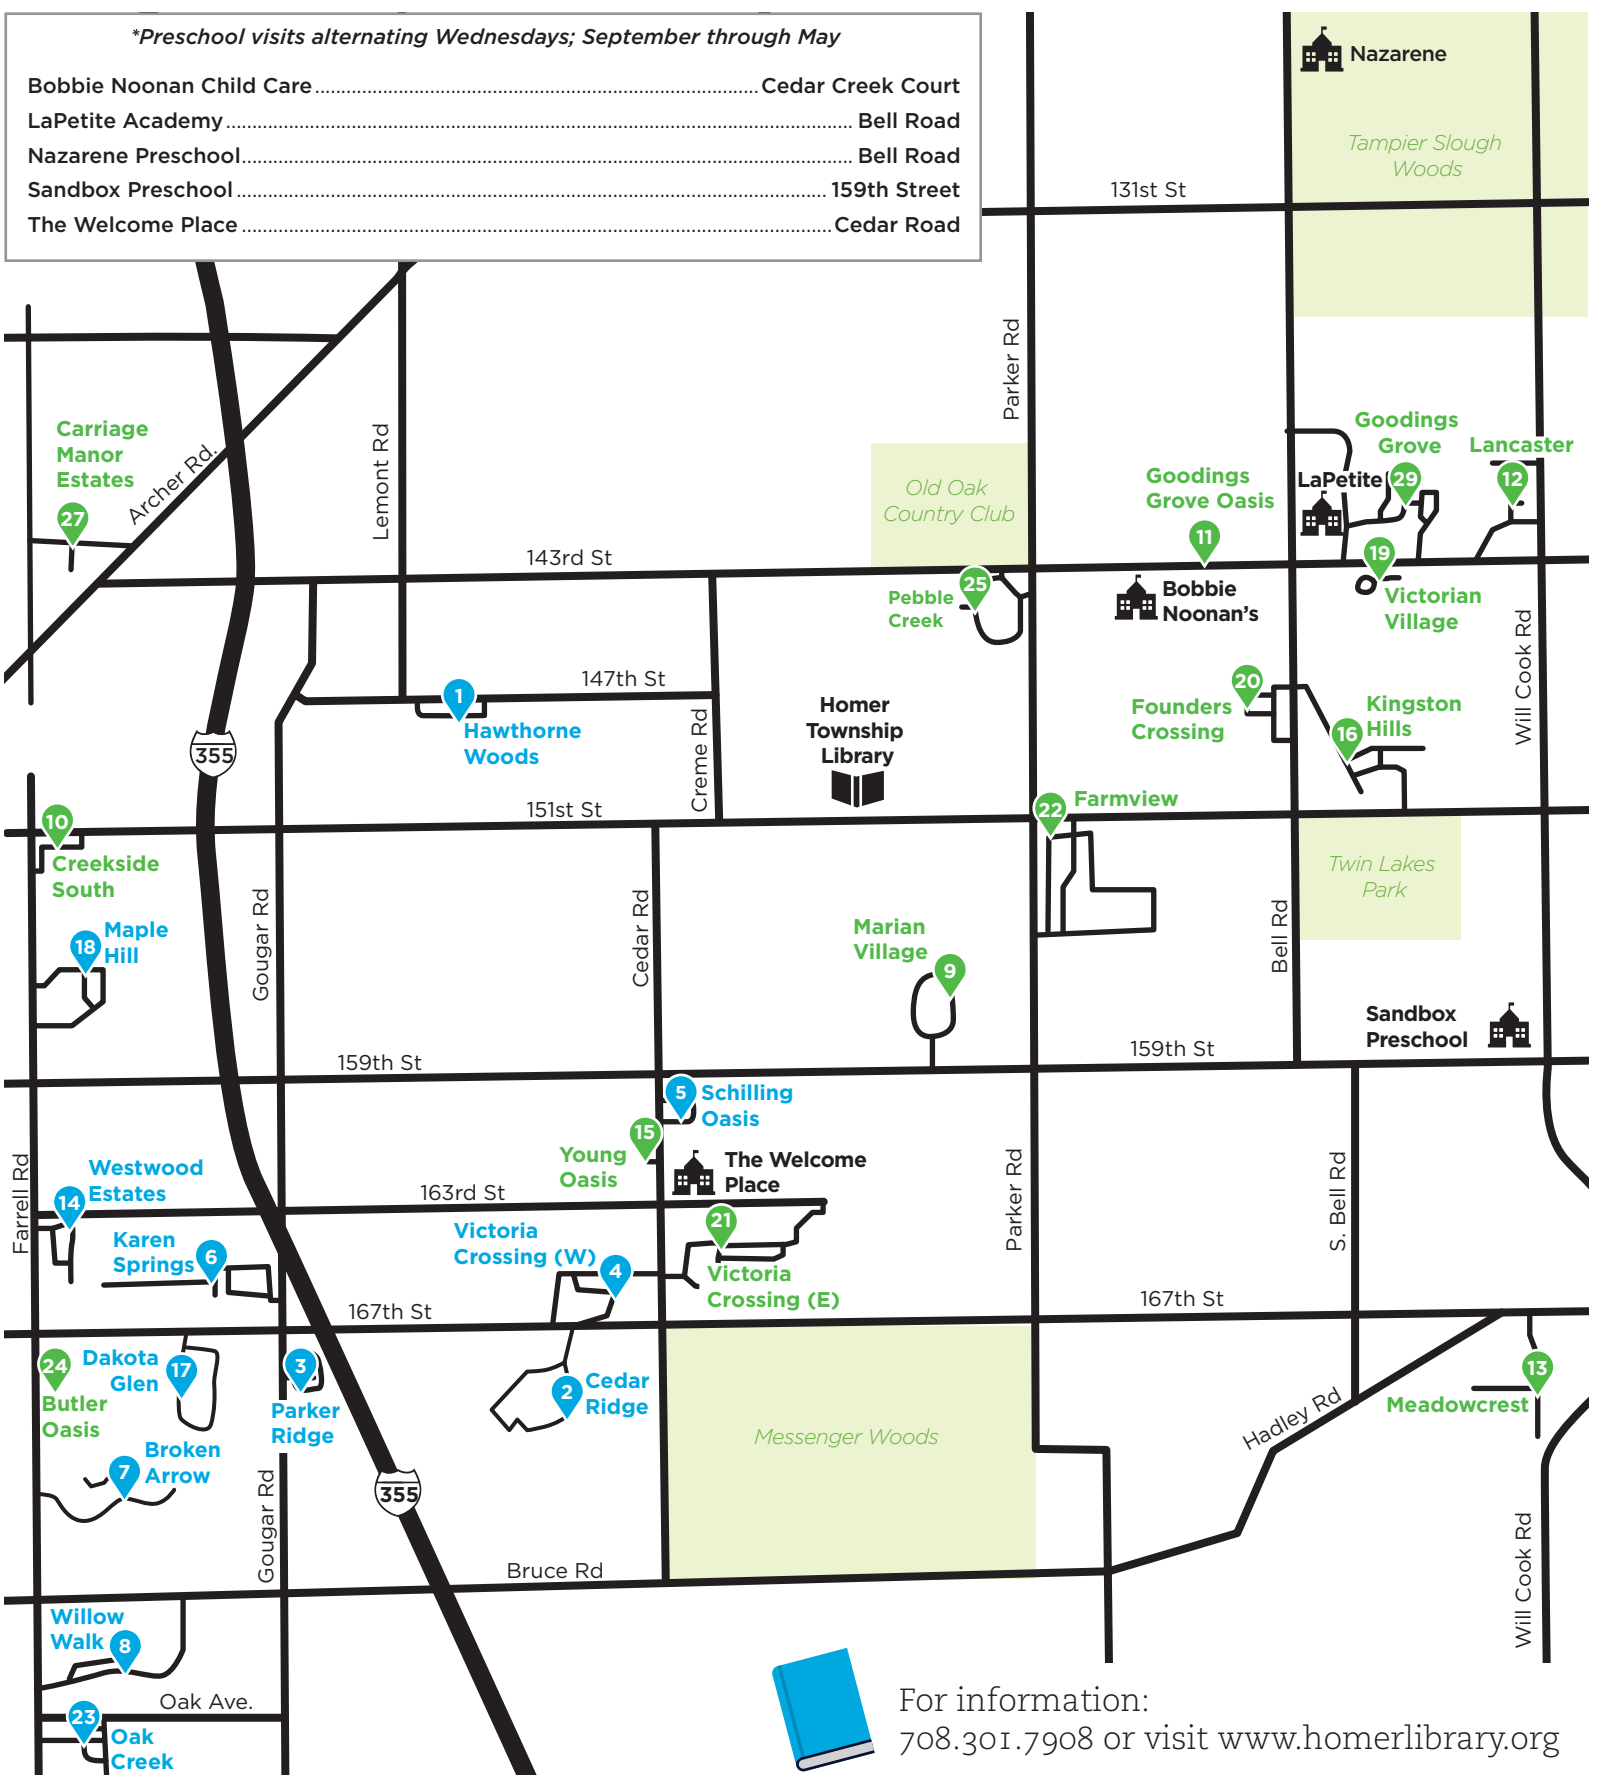

For information:
708.301.7908 or visit www.homerlibrary.org